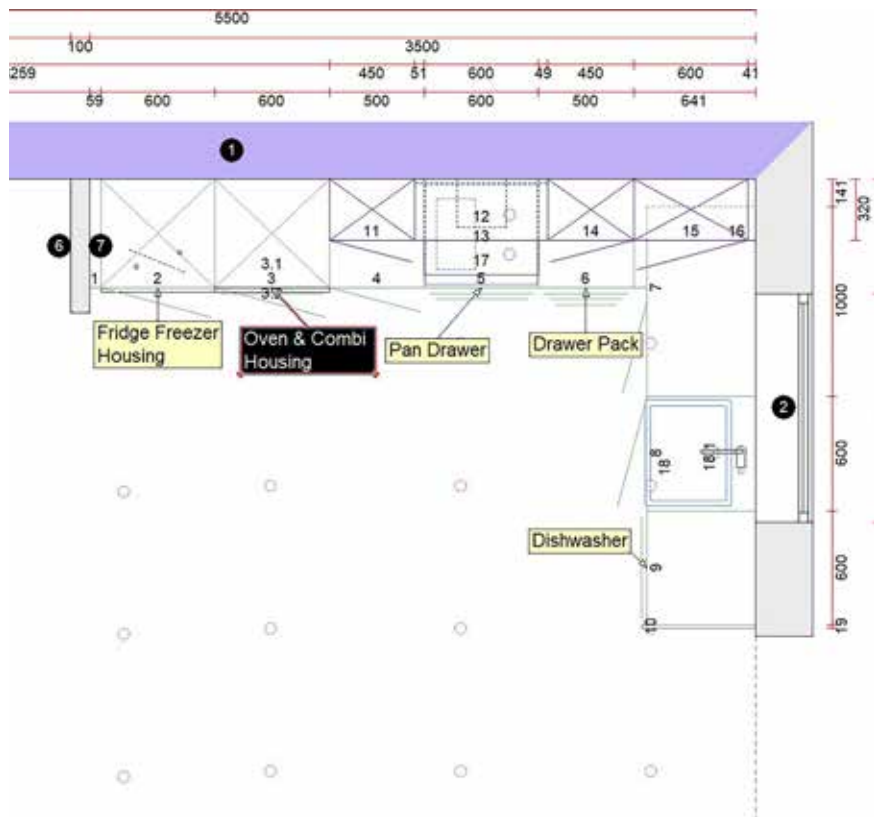

HANDLELESS L SHAPE - With Siemens appliances and premium Quartz worktops **£18,300 FITTED**

MODERN HANDLELESS kitchen with premium Quartz solid worktops, built in stainless steel sink and mixer tap. This example includes Siemens oven and microwave, an induction hob and extractor hood, integrated fridge freezer and dishwasher.

The installation here included dry fitting the new kitchen to prepared walls.

Dry fitting is just one of the options we offer and is usually good for price comparisons, however we also offer full installation of your new kitchen including, plumbing, electrics, tiling, small building works and full project management, which we can price before you place your order. When comparing prices ensure you are factoring these extra costs into your budget.

VARIANTS:

WITH LAMINATE WORKTOPS* **LESS £3,000**

WITH STANDARD APPLIANCES** **LESS £1,500**

Prices include VAT. These are examples and prices are correct October 2024. Full details and samples of the units, doors, worktops and appliances are available on request at our showroom.

*Premium worktops are solid surface Quartz in a large selection of finishes, samples available in-store.

**Premium appliances are based on Siemens exclusive appliances which offer advanced features and design over standard appliances.