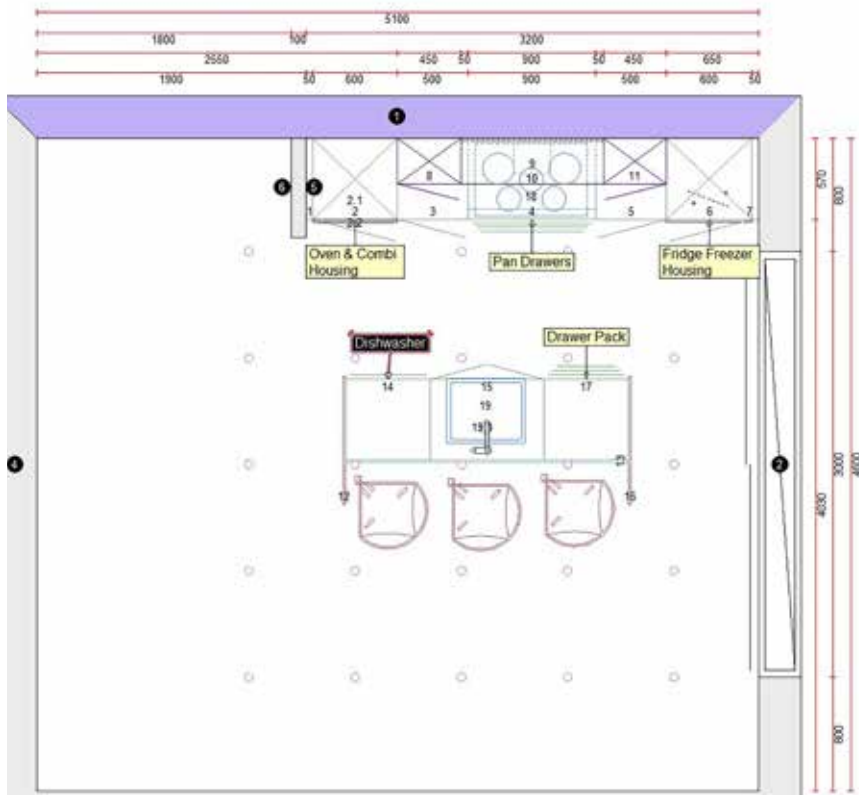

HANDLELESS ISLAND - With Siemens appliances and premium Quartz worktops **£19,000 FITTED**

MODERN HANDLELESS kitchen with premium Quartz solid worktops plus an island with built in stainless steel sink and mixer tap. This example includes Siemens oven and microwave, an induction hob and extractor hood, integrated fridge freezer and dishwasher.

The installation here included dry fitting the new kitchen to prepared walls, the stools and drop lights were not supplied.

Dry fitting is just one of the options we offer and is usually good for price comparisons, however we also offer full installation of your new kitchen including, plumbing, electrics, tiling, small building works and full project management, which we can price before you place your order. When comparing prices ensure you are factoring these extra costs into your budget.

VARIANTS:

WITH LAMINATE WORKTOPS* **LESS £3,000**

WITH STANDARD APPLIANCES** **LESS £1,500**

Prices include VAT. These are examples and prices are correct October 2024. Full details and samples of the units, doors, worktops and appliances are available on request at our showroom.

*Premium worktops are solid surface Quartz in a large selection of finishes, samples available in-store.

**Premium appliances are based on Siemens exclusive appliances which offer advanced features and design over standard appliances.