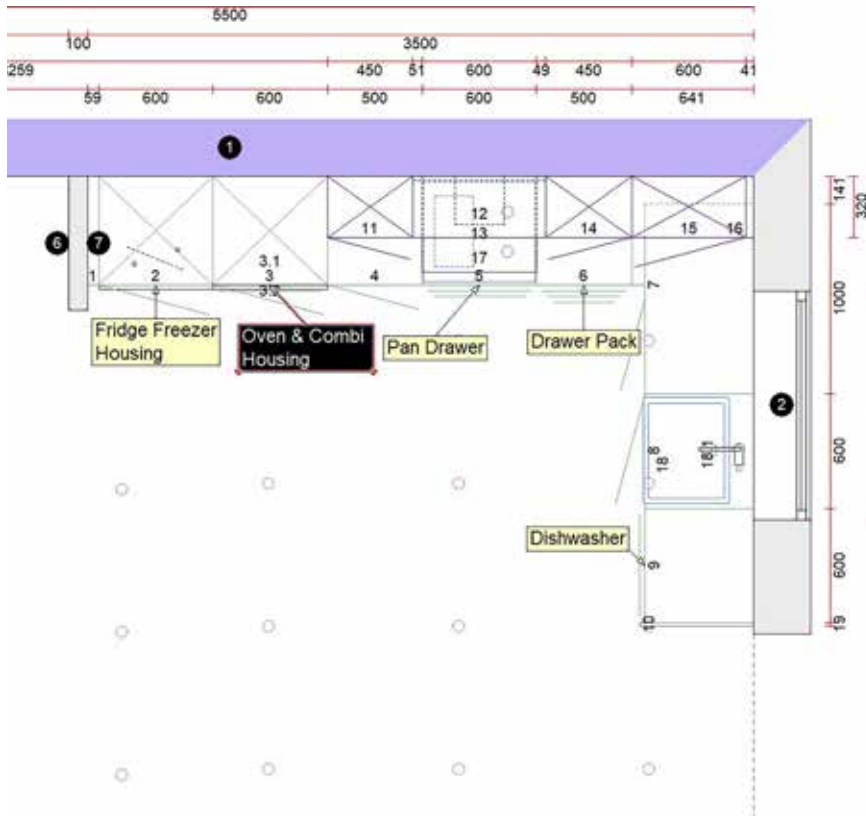

SHAKER L SHAPE - With Siemens appliances and premium Quartz worktops

£19,700 FITTED

SHAKER STYLE kitchen with premium Quartz solid worktops, built in stainless steel sink and mixer tap. This example includes Siemens oven and microwave, an induction hob and extractor hood, integrated fridge freezer and dishwasher.

The installation here included dry fitting the new kitchen to prepared walls.

Dry fitting is just one of the options we offer and is usually good for price comparisons, however we also offer full installation of your new kitchen including, plumbing, electrics, tiling, small building works and full project management, which we can price before you place your order. When comparing prices ensure you are factoring these extra costs into your budget.

VARIANTS:

WITH LAMINATE WORKTOPS* **LESS £3,000**

WITH STANDARD APPLIANCES** **LESS £1,500**

Prices include VAT. These are examples and prices are correct October 2024. Full details and samples of the units, doors, worktops and appliances are available on request at our showroom.

*Premium worktops are solid surface Quartz in a large selection of finishes, samples available in-store.

**Premium appliances are based on Siemens exclusive appliances which offer advanced features and design over standard appliances.