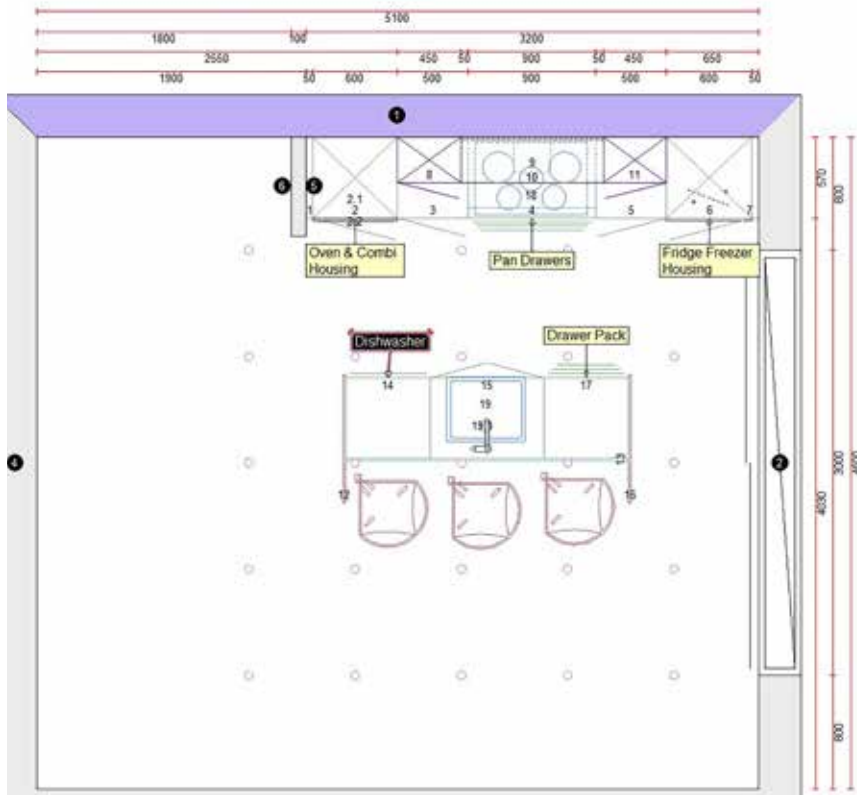

HANDLED ISLAND - With Siemens appliances and premium Quartz worktops

£18,400 FITTED

MODERN HANDLED kitchen with premium Quartz solid worktops plus an island with built in stainless steel sink and mixer tap. This example includes Siemens oven and microwave, an induction hob and extractor hood, integrated fridge freezer and dishwasher.

The installation here included dry fitting the new kitchen to prepared walls, the stools and drop lights were not supplied.

Dry fitting is just one of the options we offer and is usually good for price comparisons, however we also offer full installation of your new kitchen including, plumbing, electrics, tiling, small building works and full project management, which we can price before you place your order. When comparing prices ensure you are factoring these extra costs into your budget.

VARIANTS:

WITH LAMINATE WORKTOPS* LESS £3,000

WITH STANDARD APPLIANCES** LESS £1,500

Prices include VAT. These are examples and prices are correct October 2024. Full details and samples of the units, doors, worktops and appliances are available on request at our showroom.

*Premium worktops are solid surface Quartz in a large selection of finishes, samples available in-store.

**Premium appliances are based on Siemens exclusive appliances which offer advanced features and design over standard appliances.